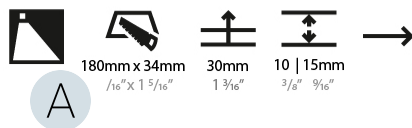

GENERAL

Series: Delight
Subseries: Delight String Step Wide
Partner: Prolicht
Division: Architectural
Installation: Recessed
Product Type: Step Light
Mounting Location: Wall
Light Distribution: Asymmetric

PHYSICAL

Shape: Rectangle
Length (mm): 190
Length (in): 7 1/2
Height (mm): 40
Depth (mm): 27
Height (in): 1 9/16
Depth (in): 1 1/16
Ceiling Thickness (mm): 10 / 12 / 15
Ceiling Thickness (in): 3/8 or 1/2 or 9/16
Min. Recessing Depth (mm): 30
Min. Recessing Depth (in): 1 3/16
Weight (kg): 0.208
Weight (lbs): .4576
Fixture Finish: SSR / BKV / CWI / CRY / HAB / UFT / ITA / RUA / FTG / MYG / LOD / PUS / FRO / FUP / KIA / POP / BLS / SPG / MEY / GOH / CHC / COM / ABZ / JAG / OBR / MOS / ROR
Fixture Material: Aluminum
Cut-out Measurements: 140mm / 5 1/2" x 34mm / 1 5/16"

ELECTRICAL

Lamp Type: LED (Zhaga Standard)
Input Wattage (W): 2.2
Total Output Wattage (W): 2
Dimming: 0-10V Dimming / Phase Dimming (120Vac Only)
Driver Included: No
Driver Location: Remote
Driver Type: Constant Voltage - 120 / 277Vac
Driver Class: Class 2
Input Voltage (V): 120 - 277
Output Voltage (V): 24

LED

Number of LEDs: 1
Color Temperature (°K): 3000 / 3500 / 5000
Max. Delivered Lumen (lm): 60
CRI: >80 CRI
Lamp Life (hrs): 50000

OPTICAL

RATINGS AND CERTIFICATIONS

Certified By: Certified for North American Standards
IP rating: IP20