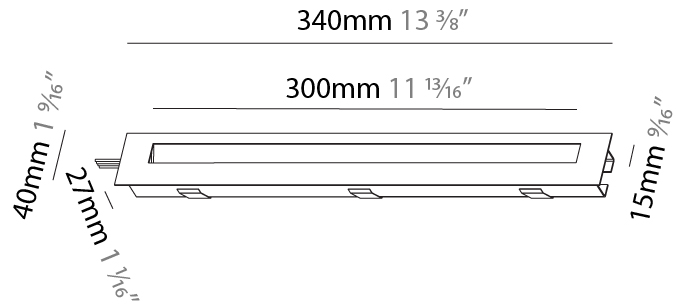

GENERAL

Series: Delight
Subseries: Delight String Step Wide
Partner: Prolicht
Division: Architectural
Installation: Recessed
Product Type: Step Light
Mounting Location: Wall
Light Distribution: Asymmetric

PHYSICAL

Shape: Rectangle
Length (mm): 340
Length (in): 13 3/8
Height (mm): 40
Depth (mm): 27
Height (in): 1 1/16
Depth (in): 1 1/16
Min. Recessing Depth (mm): 30
Min. Recessing Depth (in): 1 3/16
Weight (kg): 0.388
Weight (lbs): 0.854
Fixture Finish: SSR / BKV / CWI / CRY / HAB / UFT / ITA / RUA / FTG / MYG / LOD / PUS / FRO / FUP / KIA / POP / BLS / SPG / MEY / GOH / CHC / COM / ABZ / JAG / OBR / MOS / ROR
Fixture Material: Aluminum
Cut-out Measurements: 330mm / 13" x 34mm / 1 5/16"

ELECTRICAL

Lamp Type: LED (Zhaga Standard)
Input Wattage (W): 4
Total Output Wattage (W): 3.6
Dimming: 0-10V Dimming / Phase Dimming (120Vac Only)
Driver Included: No
Driver Location: Remote
Driver Type: Constant Voltage - 120 / 277Vac
Driver Class: Class 2
Input Voltage (V): 120 - 277
Output Voltage (V): 24

LED

Number of LEDs: 1
Color Temperature (°K): 3000 / 3500 / 5000
Max. Delivered Lumen (lm): 120
CRI: >80 CRI
Lamp Life (hrs): 50000

OPTICAL

RATINGS AND CERTIFICATIONS

Certified By: Certified for North American Standards
IP rating: IP20