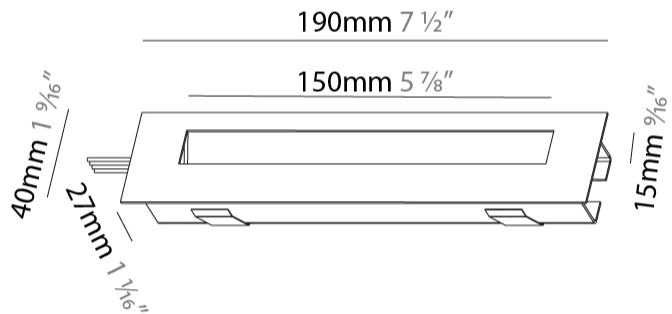

GENERAL

Series: Delight
Subseries: Delight String Step Wide
Partner: Prolicht
Division: Architectural
Installation: Recessed
Product Type: Step Light
Mounting Location: Wall
Light Distribution: Asymmetric

PHYSICAL

Shape: Rectangle
Length (mm): 190
Length (in): 7 1/2
Height (mm): 40
Depth (mm): 27
Height (in): 1 9/16
Depth (in): 1 1/16
Ceiling Thickness (mm): 10 / 12 / 15
Ceiling Thickness (in): 3/8 or 1/2 or 9/16
Min. Recessing Depth (mm): 30
Min. Recessing Depth (in): 1 3/16
Weight (kg): 0.208
Weight (lbs): .4576
Fixture Finish: SSR / BKV / CWI / CRY / HAB / UFT / ITA / RUA / FTG / MYG / LOD / PUS / FRO / FUP / KIA / POP / BLS / SPG / MEY / GOH / CHC / COM / ABZ / JAG / OBR / MOS / ROR
Fixture Material: Aluminum
Cut-out Measurements: 140mm / 5 1/2" x 34mm / 1 5/16"

ELECTRICAL

Lamp Type: LED (Zhaga Standard)
Input Wattage (W): 2.2
Total Output Wattage (W): 2
Dimming: 0-10V Dimming / Phase Dimming (120Vac Only)
Driver Included: No
Driver Location: Remote
Driver Type: Constant Voltage - 120 / 277Vac
Driver Class: Class 2
Input Voltage (V): 120 - 277
Output Voltage (V): 24

LED

Number of LEDs: 1
Color Temperature (°K): 3000 / 3500 / 5000
Max. Delivered Lumen (lm): 60
CRI: >80 CRI
Lamp Life (hrs): 50000

OPTICAL

RATINGS AND CERTIFICATIONS

Certified By: Certified for North American Standards
IP rating: IP20